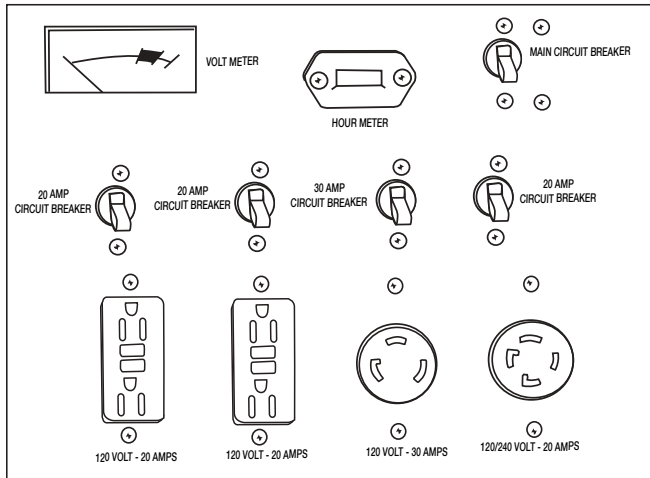

6000-Watt Portable Diesel Generator

MODEL NO.	GEN-6000-0MKD
MAX. AC OUTPUT	6000 watts
RATED AC OUTPUT	5000 watts
HORSEPOWER/ENGINE	9.1 HP Kohler KD440 OHV with electric start - battery included
ALTERNATOR	Brushless 120V/240V, 60Hz
MAX. AMPS (120V/240V)	50.0/25.0
CONT. AMPS (120V/240V)	41.7/20.8
RECEPTACLES	(2) 120V, 20A GFCI duplex (1) 120V/240V, 20A twist lock (1) 120V, 30A twist lock
CIRCUIT BREAKERS	(1) Main circuit breaker (2) 20A toggle circuit breakers, single pole (1) 20A toggle circuit breaker, double pole (1) 30A toggle circuit breaker, single pole
RATED SPEED	3600 RPM
DECIBEL RATING	85.0
FUEL CAPACITY	2.6 gallons
RUN TIME (AT FULL LOAD)	6.8 hours
DIMENSIONS (LxWxH)	29x21.62x22.5in.
SHIP WT.	295 lb.
NET WT.	273 lb.

Noise level tested at seven meters (75% load). Rating represents minimum noise level rating.

Accessories:

PART NUMBER	DESCRIPTION	FITS MODEL
32-0915	RV generator adapter - 30A/125V female/male. Use to connect RV cordsets to 30A generators	GEN-6000-0MKD
AW-5090-0007	Lifting hook - For easier portability, folds down and out of the way when not in use	GEN-6000-0MKD
AW-5740-0006	Wheel kit - For easier mobility, two flat-free tires and rubber gripped handles	GEN-6000-0MKD
AW-6000-1002	Equipment cover - Keeps your equipment clean, dry and looking like new	GEN-6000-0MKD

GEN-6000-0MKD Control Panel:

WARNING: Cancer and Reproductive Harm - www.P65Warnings.ca.gov.