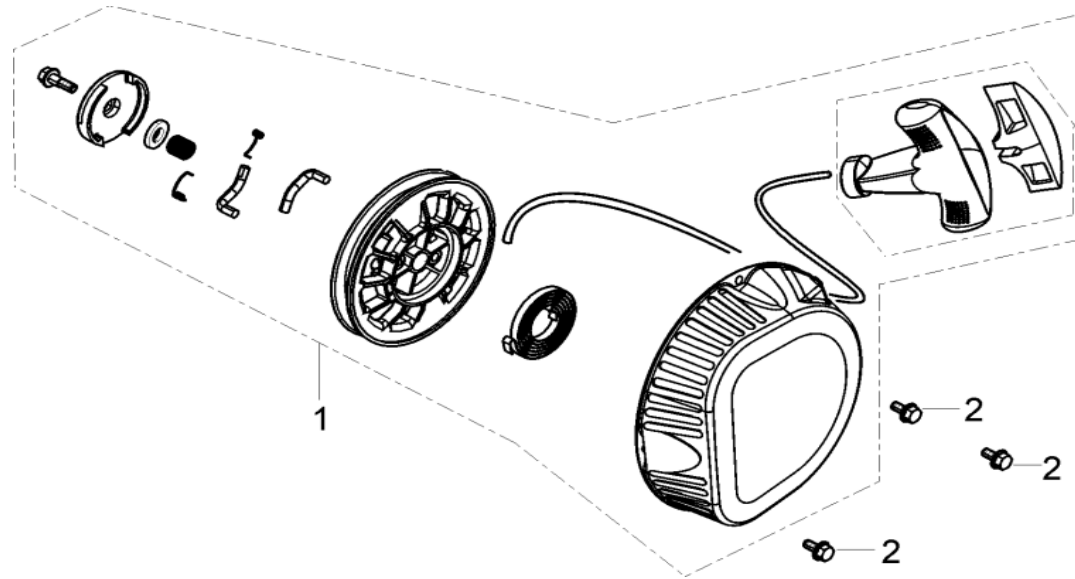

FIG.8 RECOIL STARTER

REF.NO.	DESCRIPTION	QTY	MiTM	RATO
8-01	RECOIL STARTER ASSY	1	45-0502	28200-Z010720-H600
8-02	BOLT	3	45-0381	90001-0608-01