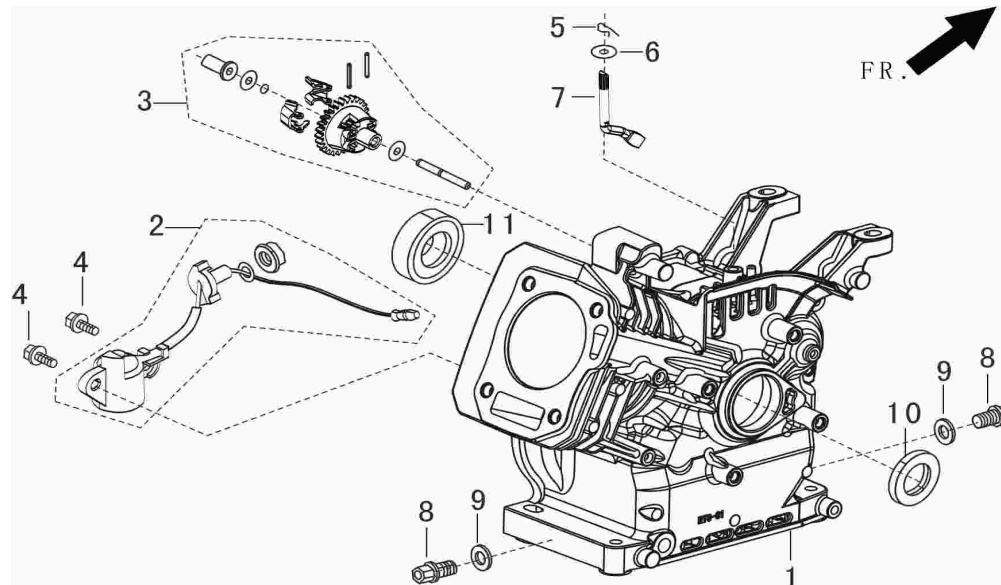

FIG.1 ENGINE

REF.NO.	DESCRIPTION	QTY	MiTM	RATO
1-01	ENGINE	1	1-0225	R210MT000FB-MMT004

FIG.2 CYLINDER HEAD SUBASSEMBLY

REF.NO.	DESCRIPTION	QTY	MiTM	RATO
2-04	GASKET-CYLINDER HEAD	1	45-0463	12131-Z530320-0000
2-05	CYLINDER HEAD COVER SUBASSY	1	45-0536	12410-Z440110-0099
2-06	GASKET-CYLINDER HEAD COVER	1	45-0537	12004-Z440110-0000
2-07	TUBE-BREATHER	1	45-0538	17004-Z010110-0000
2-08	BOLT-CYLINDER HEAD COVER	4	45-0315	90001-0612-01
2-09	STUD-CARBURETOR	2	45-0539	90204-Z010210-0000
2-10	STUD	2	45-0468	90203-Z010110-0000
2-11	PIN	2	45-0469	90502-1114-00
2-12	BOLT-CYLINDER HEAD	4	45-0470	12003-Z010110-0000
2-13	SPARK PLUG	1	45-0310	30010-Z010210-0000
2-14	CYLINDER HEAD SUBASSY	1	45-0540	12140-Z810110-0000

FIG.3 CRANKCASE / GOVERNOR GEAR ASSEMBLY

REF.NO.	DESCRIPTION	QTY	MITM	RATO
3-01	CRANKCASE SUBASSY	1	45-0541	11310-Z530520-0099
3-02	SENSOR-ENGINE OIL	1	45-0474	37060-Z010110-0000
3-03	GOVERNOR GEAR ASSY	1	45-0475	16400-Z010110-0000
3-04	BOLT	2	45-0531	90001-0614-01
3-05	PIN	1	45-0328	90501-Z010110-0000
3-06	WASHER	1	45-0480	90408-Z010210-0000
3-07	GOVERNOR ARM	1	45-0476	16061-Z010110-0000
3-08	BOLT-DRAIN PLUG	2	45-0477	11007-Z010110-0000
3-09	WASHER-DRAIN PLUG	2	45-0530	90408-Z010110-0000
3-10	SEAL-OIL	1	45-0479	90682-Z300110-0000
3-11	BEARING-GOV GEAR	1	45-0478	90547-0205-CL