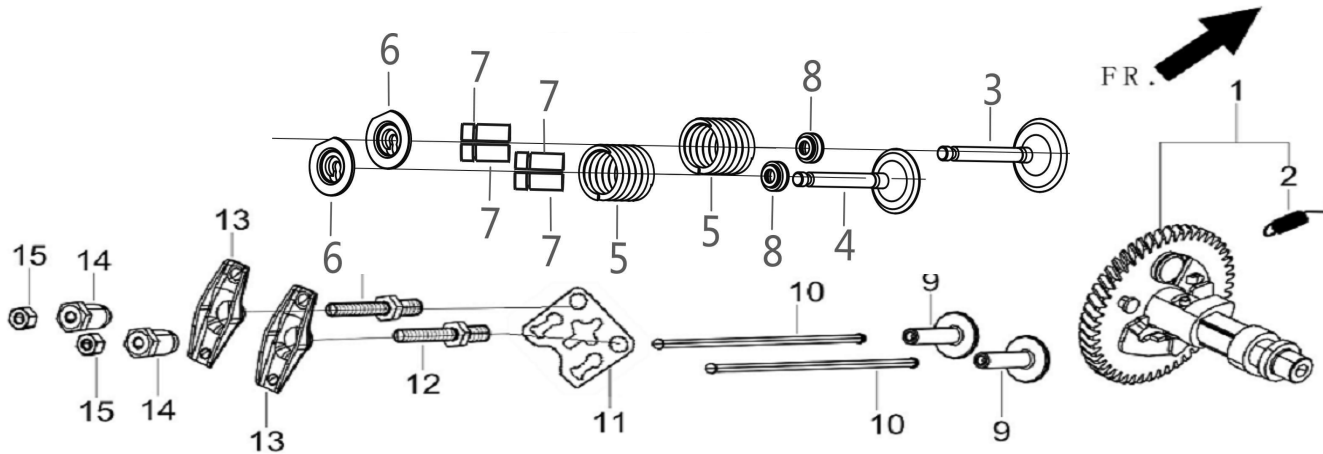

FIG.5 CRANKSHAFT CONNETING ROD

REF.NO.	DESCRIPTION	QTY	MiTM	RATO
5-01	CRANKSHAFT ASSY	1	45-0543	13300-Z530410-0000

FIG.6 PISTON SUBASSEMBLY

REF.NO.	DESCRIPTION	QTY	MiTM	RATO
6-01	RING SET-OIL	1	45-0490	13210-Z140220-0099
6-02	CLIP-PISTON PIN	2	45-0350	13122-Z010110-0000
6-03	PISTON	1	45-0485	13111-Z140220-0099
6-04	PIN-PISTON	1	45-0486	13121-Z010110-0000
6-05	ROD-CONNECTING	1	45-0487	13010-Z440210-0099
6-07	RING-THE FIRST	1	45-0488	13201-Z140210-0099
6-08	RING-THE SECOND	1	45-0489	13202-Z140210-0099

FIG.7 VALVE TRAIN / CAMSHAFT SUBASSEMBLY

REF.NO.	DESCRIPTION	QTY	MiTM	RATO
7-01	CAMSHAFT ASSY	1	45-0491	14200-Z530110-0099
7-03	VALVE-EXHAUST	1	45-0544	12121-Z810110-0000
7-04	VALVE-INTAKE	1	45-0545	12111-Z810110-0000
7-05	VALVE-SPRING	2	45-0501	12103-Z010110-0000
7-06	SEAT-VALVE SPRING	2	45-0546	12112-Z810110-0000
7-07	VALVE KEY	2	45-0547	12109-Z810110-0000
7-08	GUIDE-SEAL	1	45-0548	12101-Z810110-0000
7-09	VALVE-TAPPET	2	45-0497	14081-Z040110-0000
7-10	VALVE-LIFTER	2	45-0498	14071-Z440110-0000
7-11	LIFTER STOPPER PLATE SUBASSY	1	45-0499	14090-Z010110-0000
7-12	BOLT-VALVE ADJUSTING	2	45-0270	14313-Z010110-0000
7-13	VALVE-ROCKER	2	45-0500	14311-Z010110-0000
7-14	NUT-VALVE ADJUSTING	2	45-0271	14314-Z010110-0000
7-15	NUT-VALVE LOCK	2	45-0269	14312-Z010110-0000