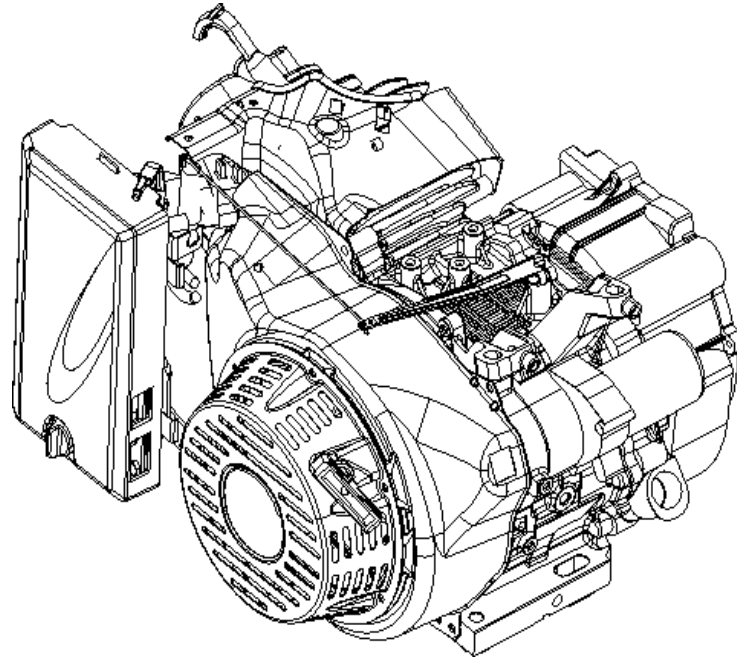

FIG.1 ENGINE

REF.NO.	DESCRIPTION	QTY	MiTM	RATO
1-01	ENGINE	1	1-0225	R210MT000FB-MMT004

FIG.2 CYLINDER HEAD SUBASSEMBLY

REF.NO.	DESCRIPTION	QTY	MiTM	RATO
2-04	GASKET-CYLINDER HEAD	1	45-0463	12131-Z530320-0000
2-05	CYLINDER HEAD COVER SUBASSY	1	45-0536	12410-Z440110-0099
2-06	GASKET-CYLINDER HEAD COVER	1	45-0537	12004-Z440110-0000
2-07	TUBE-BREATHER	1	45-0538	17004-Z010110-0000
2-08	BOLT-CYLINDER HEAD COVER	4	45-0315	90001-0612-01
2-09	STUD-CARBURETOR	2	45-0539	90204-Z010210-0000
2-10	STUD	2	45-0468	90203-Z010110-0000
2-11	PIN	2	45-0469	90502-1114-00
2-12	BOLT-CYLINDER HEAD	4	45-0470	12003-Z010110-0000
2-13	SPARK PLUG	1	45-0310	30010-Z010210-0000
2-14	CYLINDER HEAD SUBASSY	1	45-0540	12140-Z810110-0000

FIG.3 CRANKCASE / GOVERNOR GEAR ASSEMBLY

REF.NO.	DESCRIPTION	QTY	MITM	RATO
3-01	CRANKCASE SUBASSY	1	45-0541	11310-Z530520-0099
3-02	SENSOR-ENGINE OIL	1	45-0474	37060-Z010110-0000
3-03	GOVERNOR GEAR ASSY	1	45-0475	16400-Z010110-0000
3-04	BOLT	2	45-0531	90001-0614-01
3-05	PIN	1	45-0328	90501-Z010110-0000
3-06	WASHER	1	45-0480	90408-Z010210-0000
3-07	GOVERNOR ARM	1	45-0476	16061-Z010110-0000
3-08	BOLT-DRAIN PLUG	2	45-0477	11007-Z010110-0000
3-09	WASHER-DRAIN PLUG	2	45-0530	90408-Z010110-0000
3-10	SEAL-OIL	1	45-0479	90682-Z300110-0000
3-11	BEARING-GOV GEAR	1	45-0478	90547-0205-CL