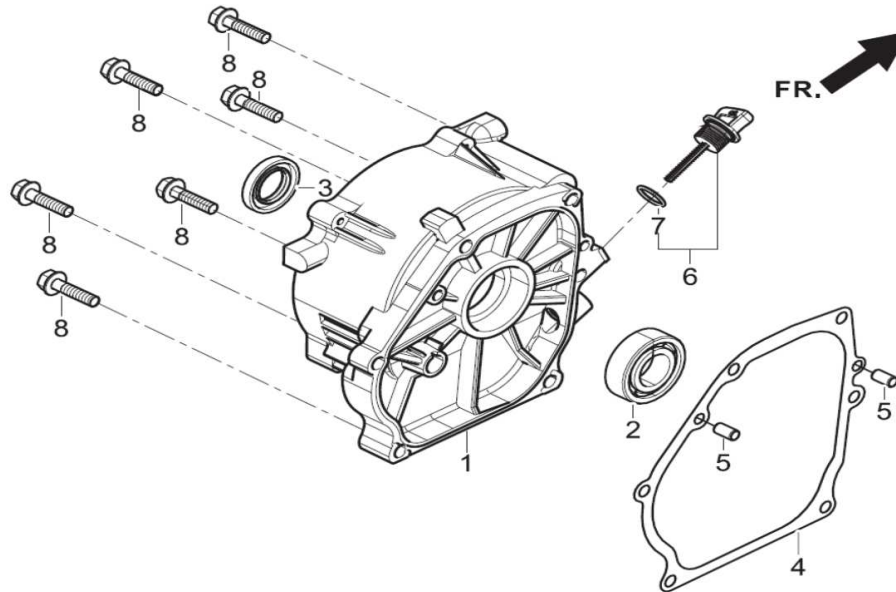

FIG.4 CRANKCASE COVER SUBASSEMBLY

REF.NO.	DESCRIPTION	QTY	MITM	RATO
4-01	COVER-CRANKCASE	1	45-0542	11411-Z530110-0000
4-02	BEARING-GOV GEAR	1	45-0478	90547-0205-CL
4-03	SEAL-OIL	1	45-0479	90682-Z300110-0000
4-04	GASKET-CRANKCASE	1	45-0482	11001-Z440110-0000
4-05	PIN	2	45-0329	90502-0912-00
4-06	DIPSTICK-OIL SUBASSY	1	45-0483	15010-Z010120-Q500
4-08	BOLT-CRANKCASE	6	45-0532	90001-0832-01