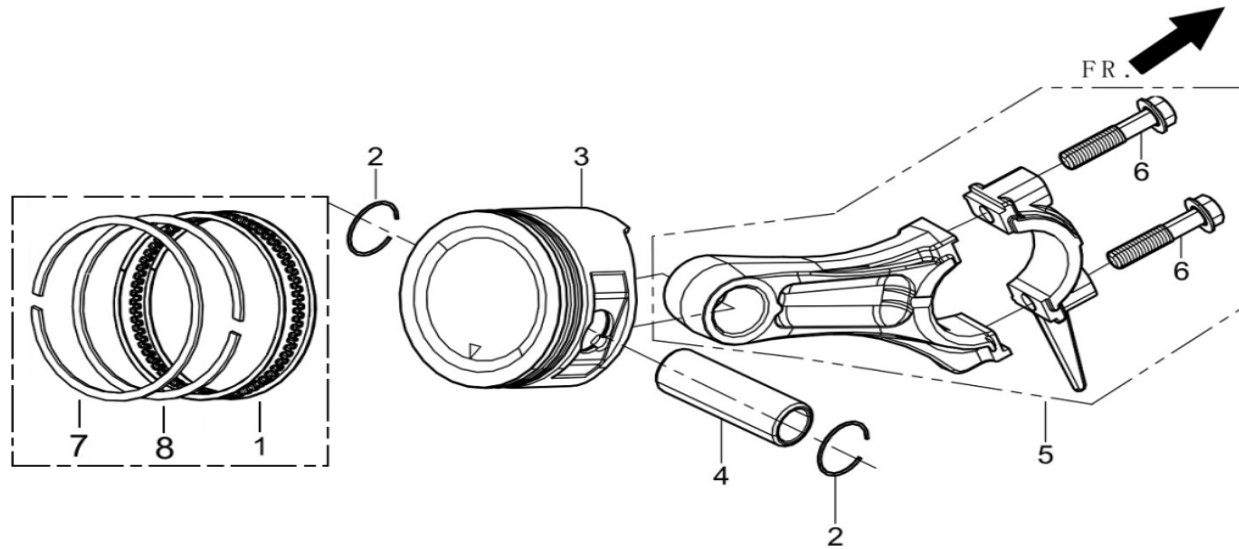

FIG.6 PISTON SUBASSEMBLY

REF.NO.	DESCRIPTION	QTY	MiTM	RATO
6-01	RING SET-OIL	1	45-0490	13210-Z140220-0099
6-02	CLIP-PISTON PIN	2	45-0350	13122-Z010110-0000
6-03	PISTON	1	45-0485	13111-Z140220-0099
6-04	PIN-PISTON	1	45-0486	13121-Z010110-0000
6-05	ROD-CONNECTING	1	45-0487	13010-Z440210-0099
6-07	RING-THE FIRST	1	45-0488	13201-Z140210-0099
6-08	RING-THE SECOND	1	45-0489	13202-Z140210-0099