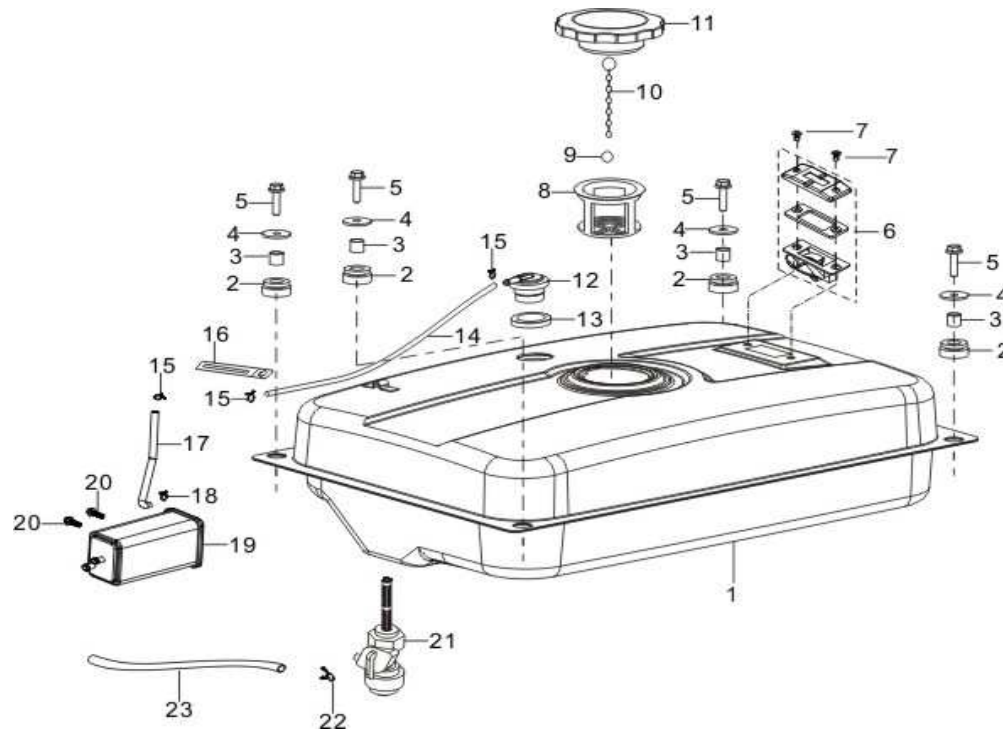

FIG.15 FUEL TANK ASSEMBLY

_ TANK ASSEMBLY

REF.NO.	DESCRIPTION	QTY	MiTM	RATO
15-01	FUEL TANK-GENERATOR 3600 BLK	1	80-0001	16620-Y0Z0110-QX00
15-02	GROMMET-FUEL TANK	4	80-0004	16601-Y020120-0000
15-03	BUSHING-FUEL TANK	4	80-0005	90683-Y020110-0000
15-04	WASHER-FUEL TANK	4	80-0006	90408-Y020110-0000
15-05	BOLT-FUEL TANK	4	27-8898	
15-06	OIL LEVEL ASSY-FUEL	1	80-0008	37200-Y020210-H300
15-07	SCREW-OIL LEVEL	2	80-0009	90104-0512-53
15-08	STRAINER-FUEL	1	80-0010	16652-Y020120-0000