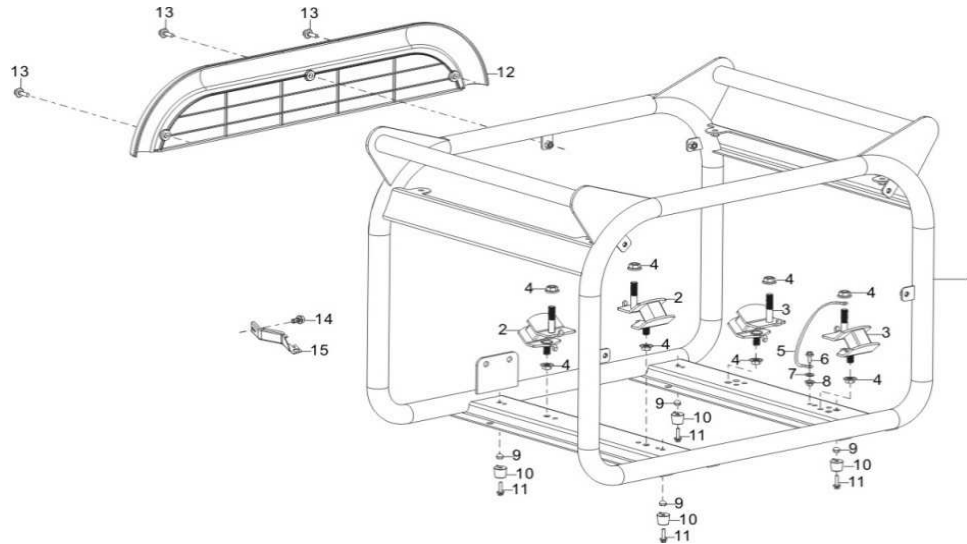

FIG.16 ENGINE FRAME ASSEMBLY

REF.NO.	DESCRIPTION	QTY	MiTM	RATO
16-01	FRAME ASSY-GENERATOR 3600 BLK	1	80-0021	51100-Y0Z0110-QR00
16-02	VIB ISO-ENGINE	2	80-0024	51005HY020120-0000
16-03	VIB ISO-ALTERNATOR	2	80-0025	51011HY020120-0000
16-04	NUT	8	45-0436	90305-0800-31
16-05	WIRE-GROUND	1	80-0026	30009-Y910110-0000
16-06	BOLT	1	45-0319	90001-0630-01
16-07	WASHER-GROUND	1	80-0034	90415-0600-Z1
16-08	NUT-GROUND	1	30-5018	90305-0600-33
16-09	NUT-SHOCK ABSORBER	4	80-0035	90314-0600-33
16-10	ISOLATOR-SHOCK ABSORBER	4	80-0032	51014HY020120-0000
16-11	BOLT-SHOCK ABSORBER	4	80-0031	90001-Y020110-0000
16-12	SHROUD-FRONT BLK	1	80-0028	51025-Y0Z0110-0000
16-13	BOLT-SHROUD FRONT	3	27-8898	
16-14	BOLT-MUFFLER BRACKET	1	27-8898	
16-15	SUPPORT-AIR CLEANER	1	80-0033	17003-Y110130-0000