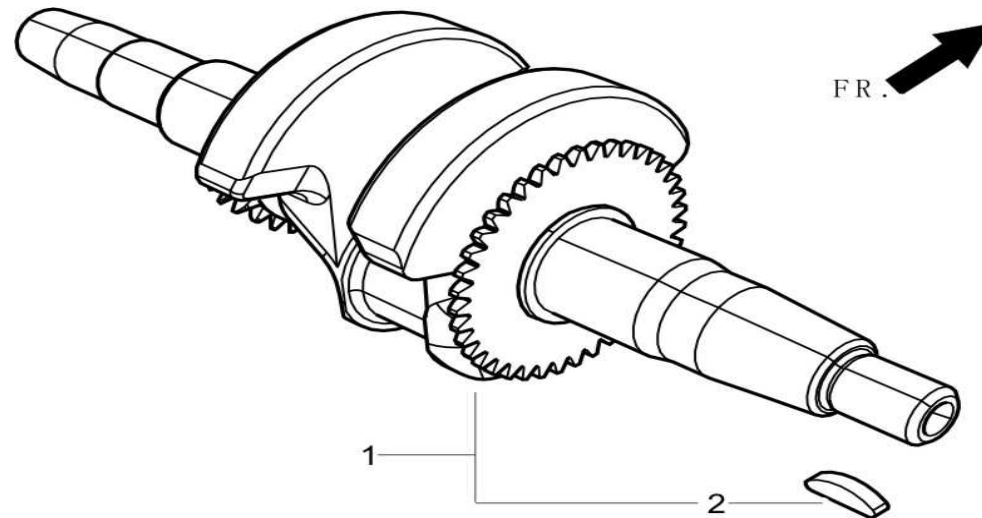

FIG.5 CRANKSHAFT CONNETING ROD

REF.NO.	DESCRIPTION	QTY	MiTM	RATO
5-01	CRANKSHAFT ASSY	1	45-0543	13300-Z530410-0000