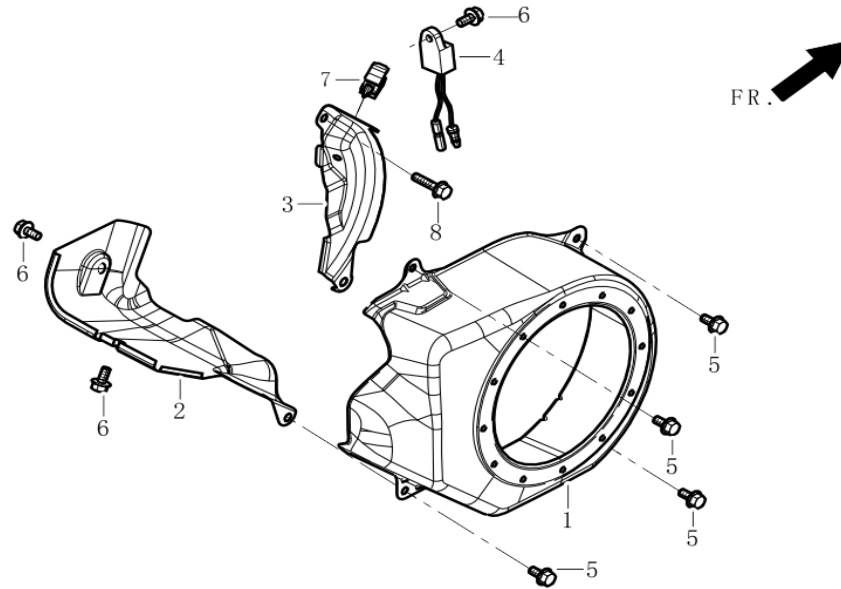

FIG.9 SHROUDS

REF.NO.	DESCRIPTION	QTY	MiTM	RATO
9-01	SHROUD-IMPELLER	1	45-0503	28110-Z010410-H600
9-02	SHROUD-CYLINDER BODY	1	45-0504	19304-Z010110-0000
9-03	SHIELD-FLYWHEEL	1	45-0549	19340-Z010510-0000
9-04	PROTECTOR-OIL	1	45-0313	37050-Z010210-0000
9-05	BOLT	4	45-0315	90001-0612-01
9-06	BOLT	3	45-0533	90001-0610-01
9-07	CLIP-SHROUD	1	45-0507	90740-Z010110-0000
9-08	BOLT	1	45-0316	90001-0616-01