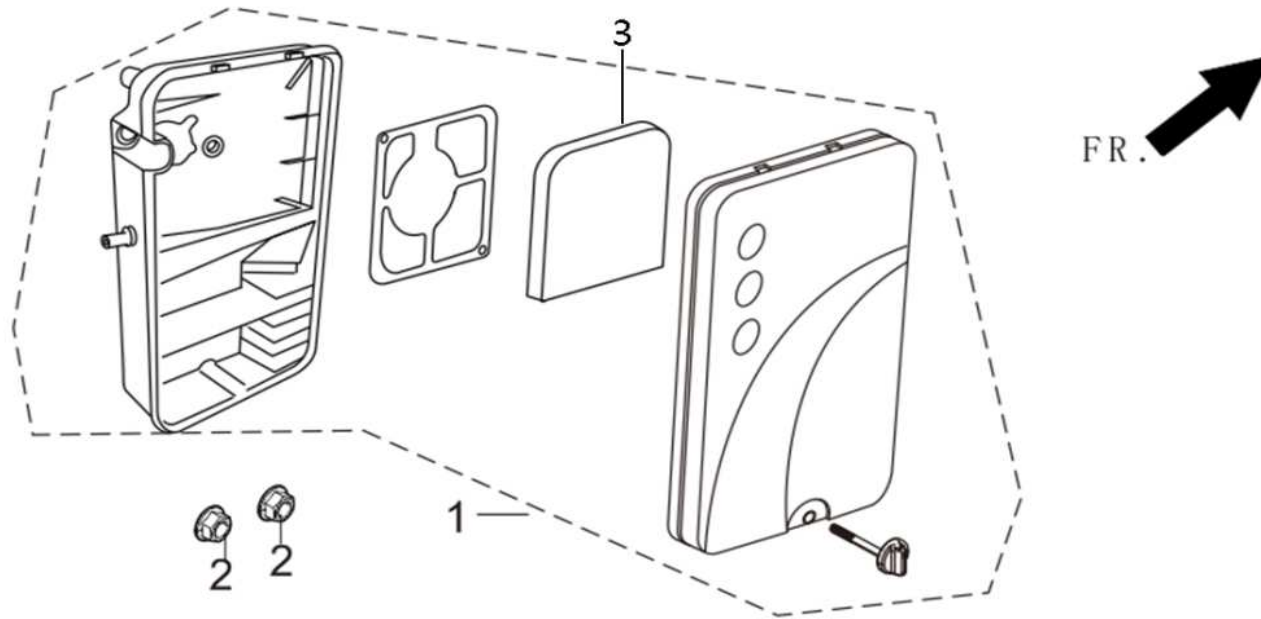

FIG.11 AIR CLEANER

REF.NO.	DESCRIPTION	QTY	MiTM	RATO
11-01	AIR CLEANER	1	45-0553	17100-Z300810-0001
11-02	NUT-AIR CLEANER	2	45-0324	90305-0600-31
11-03	AIR CLEANER ELEMENT	1	45-0673	17151-Z300310-0000