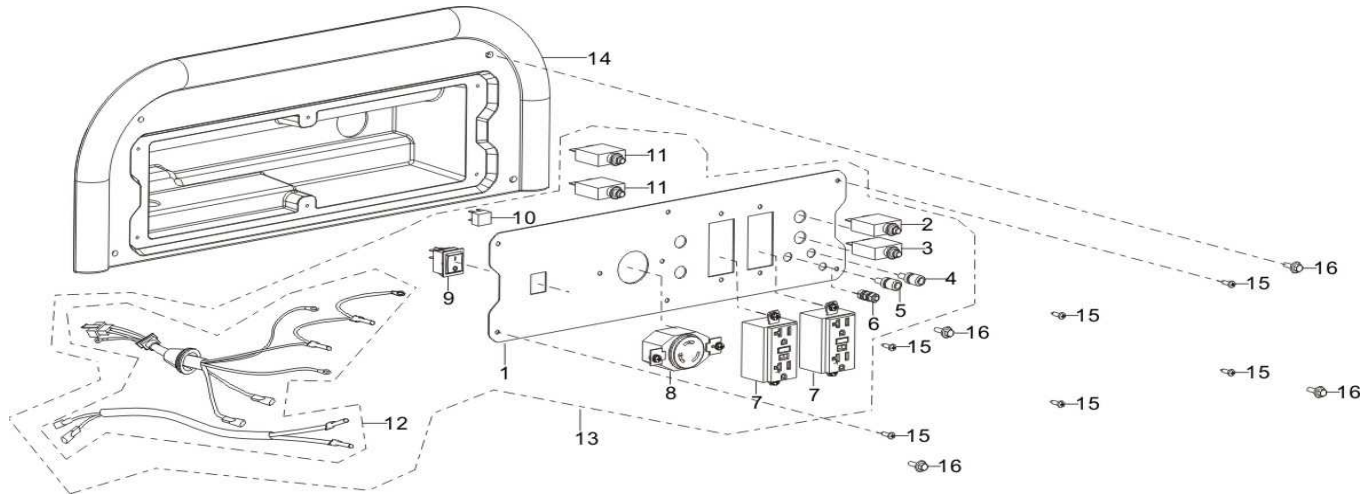

FIG.17 CONTROL PANEL SUBASSEMBLY

REF.NO.	DESCRIPTION	QTY	MiTM	RATO
17-01	CONTROL PANEL- GEN 3600 BLK	1	80-0036	35610-Y0Z0120-H300
17-02	BREAKER-25A MAIN	1	80-0039	31234-Y3Z0110-0000
17-03	BREAKER-10A DC	1	80-0040	31234-Y020110-0000
17-04	TERMINAL-NEGATIVE ELECTRODE	1	80-0041	35634-Y020110-0000
17-05	TERMINAL-POSITIVE ELECTRODE	1	80-0042	35633-Y020110-0000
17-06	GROUNDING TERMINAL SUBASSY	1	80-0038	35629-Y090110-0000
17-07	RECEPTACLE-GFCI DUPLEX 20A	2	32-0830	35614-Y090310-0000
17-08	RECEPTACLE-L14-30 TWIST	1	32-0831	35614-Y090210-0000
17-09	CONTROL PANEL SWITCH	1	80-0043	35160-Y020110-0000
17-10	BRIDGE-RECTIFIER	1	80-0044	35621-Y020110-0000
17-11	CIRCUIT BREAKER	2	32-0438	31234-Y090110-0000
17-13	CONTROL PANEL SUB. 3600 BLK	1	80-0045	35610-Y0Z0120-H300
17-14	SEAT-PANEL-3600	1	80-0048	35680-Y0Z0110-0000
17-15	SCREW-CONTROL PANEL	6	80-0047	90107-4216-03
17-16	BOLT-SHROUD	4	27-8898