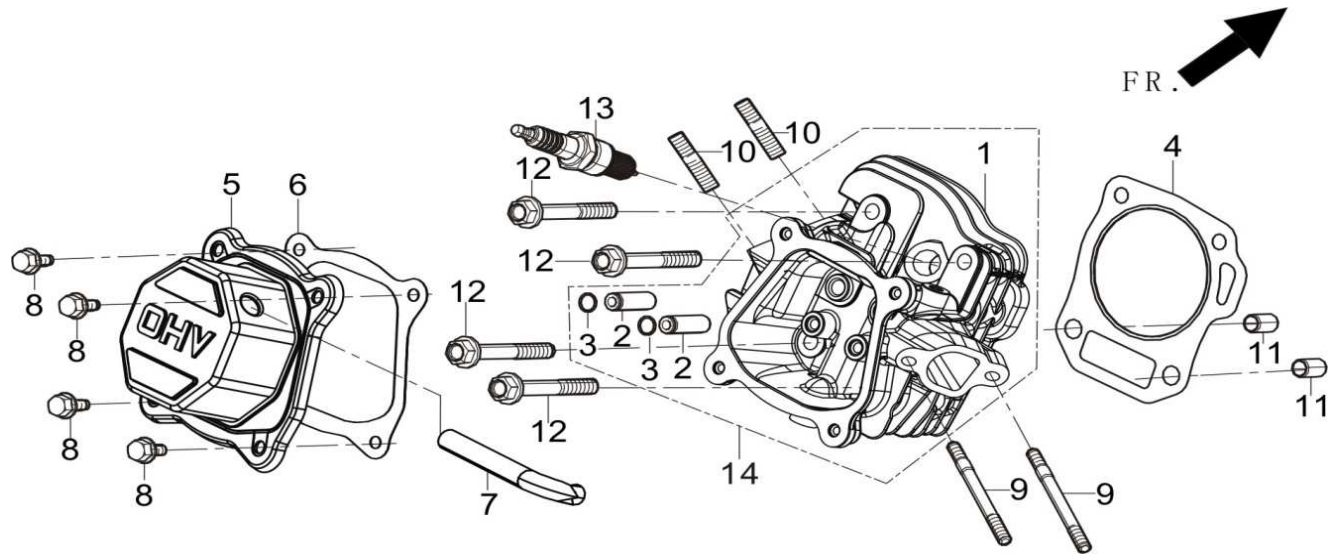

FIG.1 ENGINE

REF.NO.	DESCRIPTION	QTY	MiTM	RATO
1-01	ENGINE	1	1-0225	R210MT000FB-MMT004

FIG.2 CYLINDER HEAD SUBASSEMBLY

REF.NO.	DESCRIPTION	QTY	MiTM	RATO
2-04	GASKET-CYLINDER HEAD	1	45-0463	12131-Z530320-0000
2-05	CYLINDER HEAD COVER SUBASSY	1	45-0536	12410-Z440110-0099
2-06	GASKET-CYLINDER HEAD COVER	1	45-0537	12004-Z440110-0000
2-07	TUBE-BREATHER	1	45-0538	17004-Z010110-0000
2-08	BOLT-CYLINDER HEAD COVER	4	45-0315	90001-0612-01
2-09	STUD-CARBURETOR	2	45-0539	90204-Z010210-0000
2-10	STUD	2	45-0468	90203-Z010110-0000
2-11	PIN	2	45-0469	90502-1114-00
2-12	BOLT-CYLINDER HEAD	4	45-0470	12003-Z010110-0000
2-13	SPARK PLUG	1	45-0310	30010-Z010210-0000
2-14	CYLINDER HEAD SUBASSY	1	45-0540	12140-Z810110-0000

FIG.3 CRANKCASE / GOVERNOR GEAR ASSEMBLY

REF.NO.	DESCRIPTION	QTY	MITM	RATO
3-01	CRANKCASE SUBASSY	1	45-0541	11310-Z530520-0099
3-02	SENSOR-ENGINE OIL	1	45-0474	37060-Z010110-0000
3-03	GOVERNOR GEAR ASSY	1	45-0475	16400-Z010110-0000
3-04	BOLT	2	45-0531	90001-0614-01
3-05	PIN	1	45-0328	90501-Z010110-0000
3-06	WASHER	1	45-0480	90408-Z010210-0000
3-07	GOVERNOR ARM	1	45-0476	16061-Z010110-0000
3-08	BOLT-DRAIN PLUG	2	45-0477	11007-Z010110-0000
3-09	WASHER-DRAIN PLUG	2	45-0530	90408-Z010110-0000
3-10	SEAL-OIL	1	45-0479	90682-Z300110-0000
3-11	BEARING-GOV GEAR	1	45-0478	90547-0205-CL

FIG.5 CRANKSHAFT CONNETING ROD

REF.NO.	DESCRIPTION	QTY	MiTM	RATO
5-01	CRANKSHAFT ASSY	1	45-0543	13300-Z530410-0000

FIG.6 PISTON SUBASSEMBLY

REF.NO.	DESCRIPTION	QTY	MiTM	RATO
6-01	RING SET-OIL	1	45-0490	13210-Z140220-0099
6-02	CLIP-PISTON PIN	2	45-0350	13122-Z010110-0000
6-03	PISTON	1	45-0485	13111-Z140220-0099
6-04	PIN-PISTON	1	45-0486	13121-Z010110-0000
6-05	ROD-CONNECTING	1	45-0487	13010-Z440210-0099
6-07	RING-THE FIRST	1	45-0488	13201-Z140210-0099
6-08	RING-THE SECOND	1	45-0489	13202-Z140210-0099