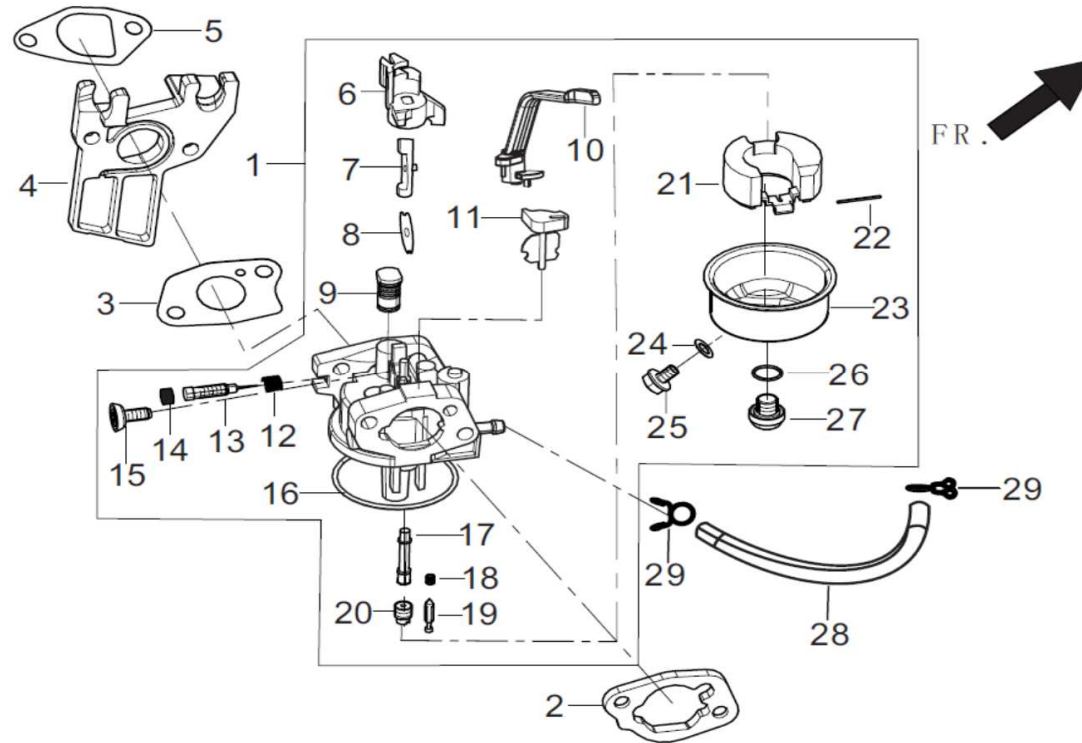

FIG.7 VALVE TRAIN / CAMSHAFT SUBASSEMBLY

REF.NO.	DESCRIPTION	QTY	MiTM	RATO
7-01	CAMSHAFT ASSY	1	45-0491	14200-Z530110-0099
7-03	VALVE-EXHAUST	1	45-0544	12121-Z810110-0000
7-04	VALVE-INTAKE	1	45-0545	12111-Z810110-0000
7-05	VALVE-SPRING	2	45-0501	12103-Z010110-0000
7-06	SEAT-VALVE SPRING	2	45-0546	12112-Z810110-0000
7-07	VALVE KEY	2	45-0547	12109-Z810110-0000
7-08	GUIDE-SEAL	1	45-0548	12101-Z810110-0000
7-09	VALVE-TAPPET	2	45-0497	14081-Z040110-0000
7-10	VALVE-LIFTER	2	45-0498	14071-Z440110-0000
7-11	LIFTER STOPPER PLATE SUBASSY	1	45-0499	14090-Z010110-0000
7-12	BOLT-VALVE ADJUSTING	2	45-0270	14313-Z010110-0000
7-13	VALVE-ROCKER	2	45-0500	14311-Z010110-0000
7-14	NUT-VALVE ADJUSTING	2	45-0271	14314-Z010110-0000
7-15	NUT-VALVE LOCK	2	45-0269	14312-Z010110-0000

FIG.8 RECOIL STARTER

REF.NO.	DESCRIPTION	QTY	MiTM	RATO
8-01	RECOIL STARTER ASSY	1	45-0502	28200-Z010720-H600
8-02	BOLT	3	45-0381	90001-0608-01

FIG.9 SHROUDS

REF.NO.	DESCRIPTION	QTY	MiTM	RATO
9-01	SHROUD-IMPELLER	1	45-0503	28110-Z010410-H600
9-02	SHROUD-CYLINDER BODY	1	45-0504	19304-Z010110-0000
9-03	SHIELD-FLYWHEEL	1	45-0549	19340-Z010510-0000
9-04	PROTECTOR-OIL	1	45-0313	37050-Z010210-0000
9-05	BOLT	4	45-0315	90001-0612-01
9-06	BOLT	3	45-0533	90001-0610-01
9-07	CLIP-SHROUD	1	45-0507	90740-Z010110-0000
9-08	BOLT	1	45-0316	90001-0616-01

FIG.10 CARBURETOR ASSEMBLY

REF.NO.	DESCRIPTION	QTY	MiTM	RATO
10-01	CARBURETOR ASSY	1	45-0550	16100-Z530710-0099
10-02	GASKET-AIR CLEANER	1	45-0551	17001-Z010110-0000
10-03	GASKET-CARBURETOR	1	45-0201	16001-Z010110-0000
10-04	PLATE-CARBURETOR INSULATOR	1	45-0510	16003-Z010110-0000
10-05	GASKET-INLET	1	45-0511	16002-Z050110-0000
10-28	HOSE-FUEL	1	45-0552	90686-Z010810-0000
10-29	HOSE CLAMP	2	45-0517	90740-Z010210-0000