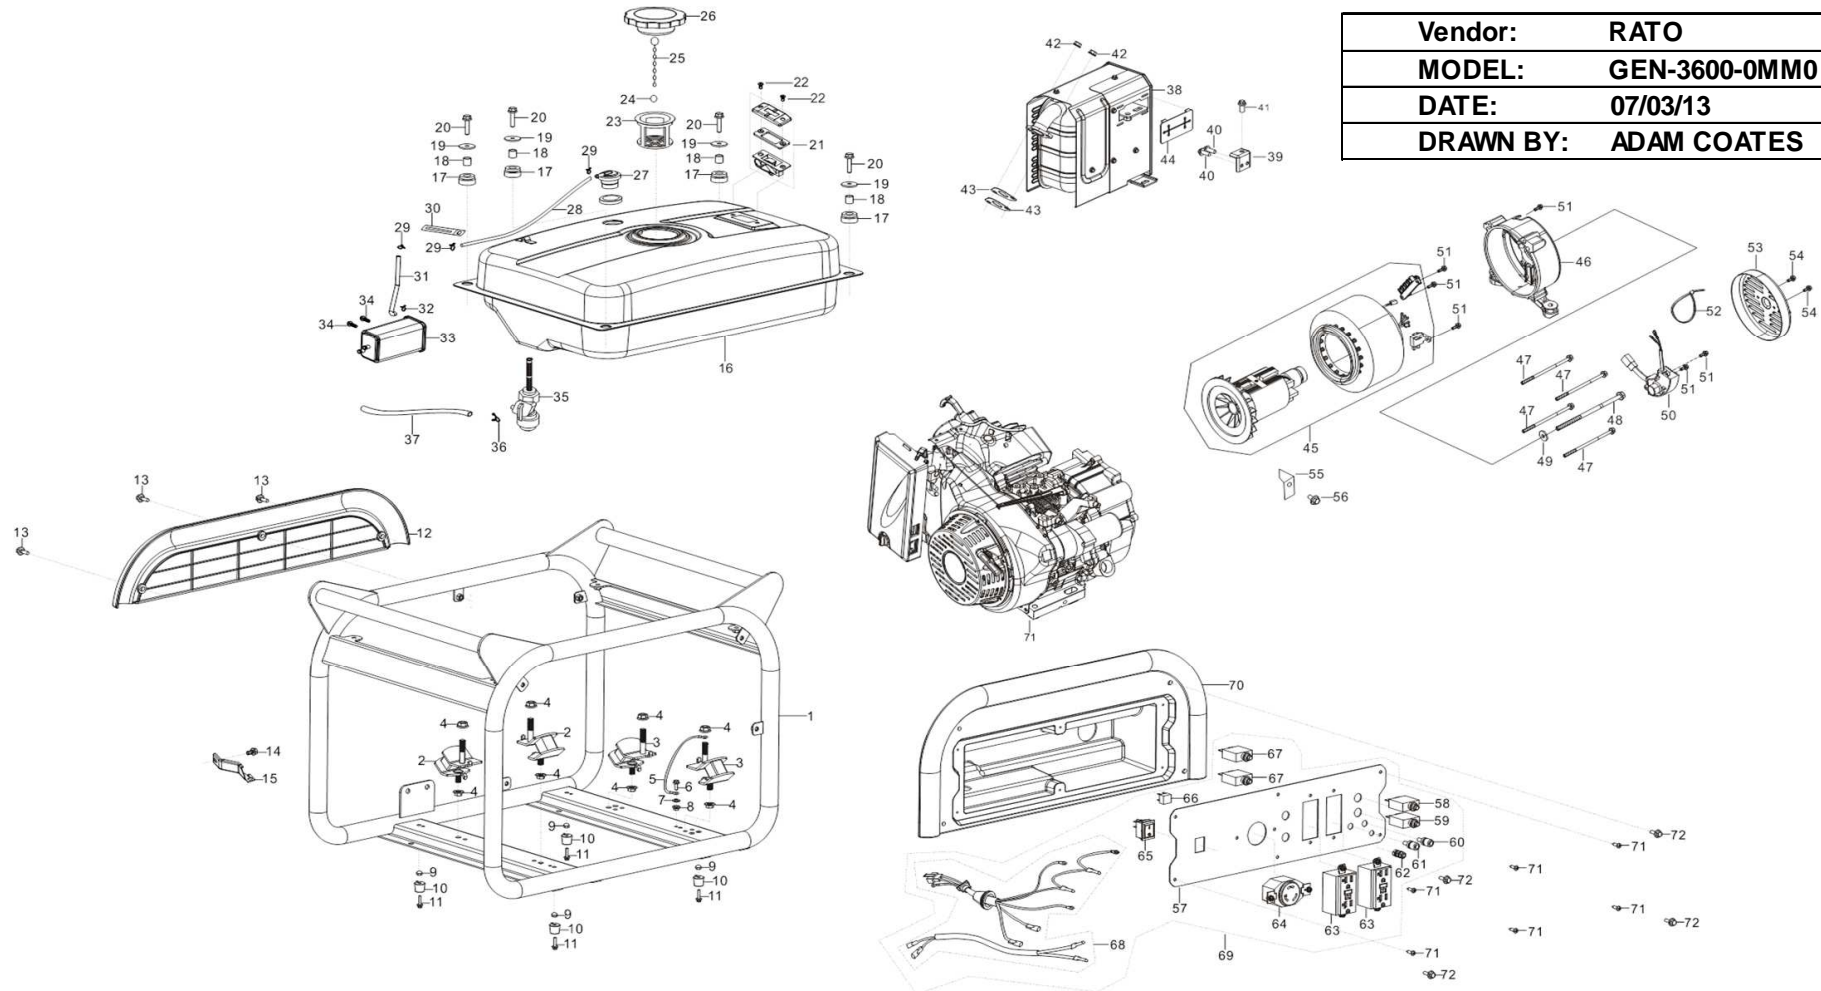

3600W MiTM Generator EPA3

Vendor:	RATO
MODEL:	GEN-3600-0MM0
DATE:	07/03/13
DRAWN BY:	ADAM COATES

DATE:	DESCRIPTION:	BY:
9/16/2013	ADDED 1-0225 ENGINE, 45-0673 AIR CLEANER ELEMENT , AND 80-0007 CARBON BRUSH 3600	ALC