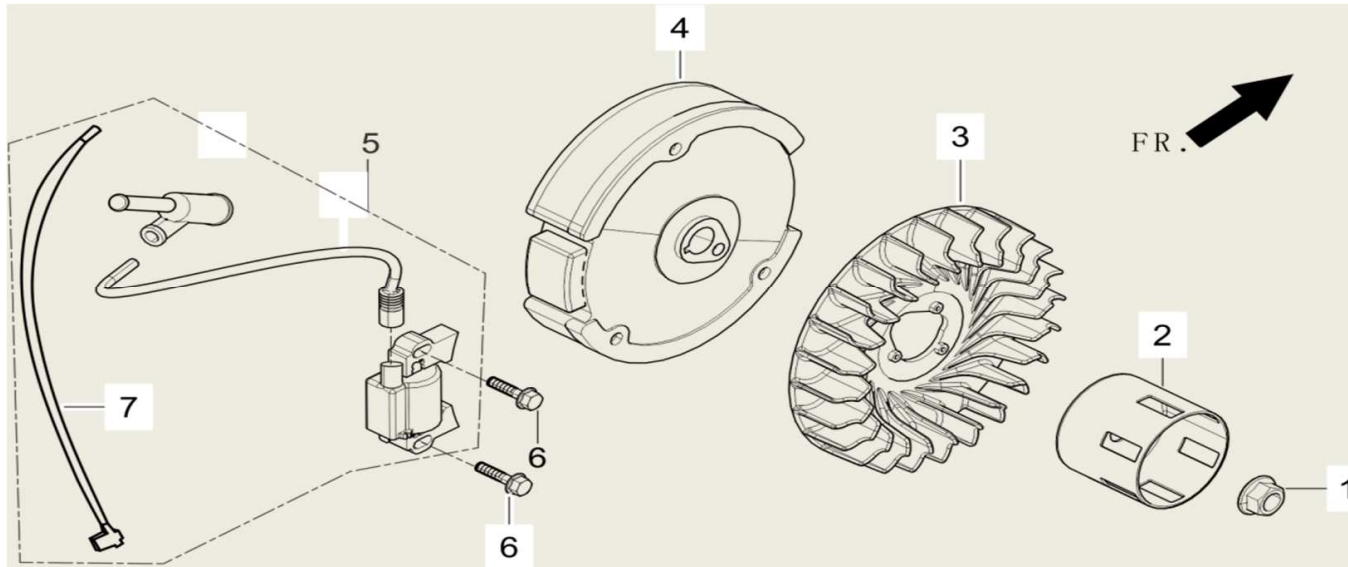

FIG.12 FLYWHEEL / IMPELLER / STARTER PULLEY / IGNITION COIL

REF.NO.	DESCRIPTION	QTY	MiTM	RATO
12-01	NUT-FLYWHEEL	1	45-0520	13501-Z010110-0000
12-02	PULLEY-STARTER	1	45-0521	28002-Z010310-0000
12-03	IMPELLER	1	45-0522	19352-Z440110-0000
12-04	FLYWHEEL SUBASSY	1	45-0554	13510-Z440410-0000
12-05	COIL-IGNITION	1	45-0555	30400-Z300110-0000
12-06	BOLT-COIL CLAMP	2	45-0535	90001-0625-01