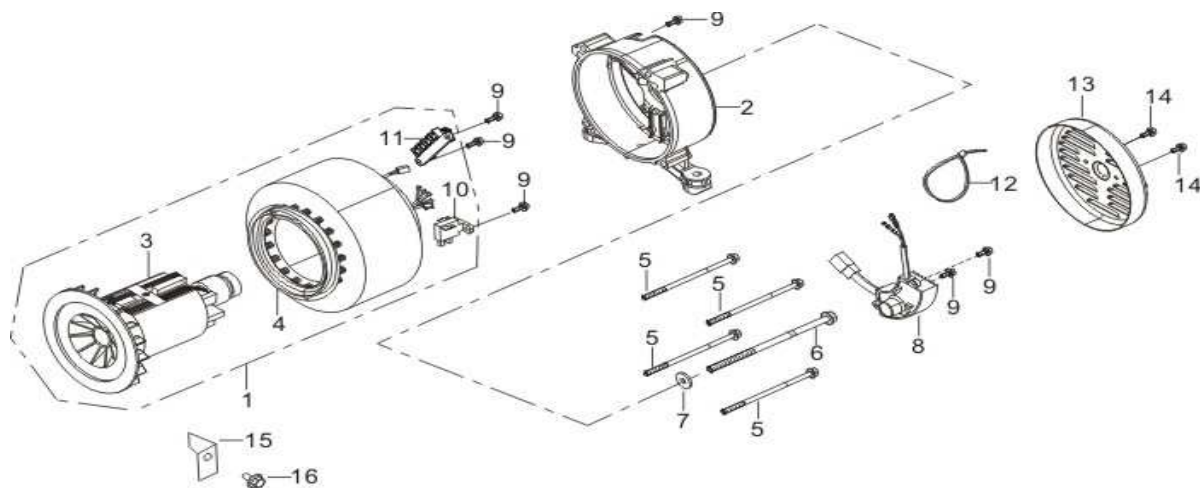

FIG. 18 ROTOR/STATOR

REF.NO.	DESCRIPTION	QTY	MiTM	RATO
18-01	ALTERNATOR ASSY	1	80-0059	31300-Y111510-0000
18-02	BRACKET-ALTERNATOR	1	80-0052	30021-Y020110-0000
18-05	BOLT-STATOR	4	80-0054	30048-Y060120-0000
18-06	BOLT-ROTOR	1	80-0055	30049-Y060120-0000
18-07	WASHER-ROTOR	1	80-0053	90408-Y020210-0000
18-08	REGULATOR-VOLTAGE	1	80-0056	30060-Y025110-0000
18-09	BOLT-PANEL SEAT	6	27-9596	90001-0512-01
18-10	CARBON BRUSH	1	80-0007	31320-Y020120-0000
18-12	CABLE TIE 4" NYLON	2	33-0472	90727-Y040110-0000
18-13	END CAP-ALTERNATOR	1	80-0057	30022-Y020110-H600
18-14	BOLT-ALTERNATOR	2	80-0058	90001-0512-03
18-15	STOPPER BRACKET-ALTERNATOR	1	80-0050	30023-Y020110-0000
18-16	BOLT-STOPPER BRACKET	1	80-0060	90007-0612-A1