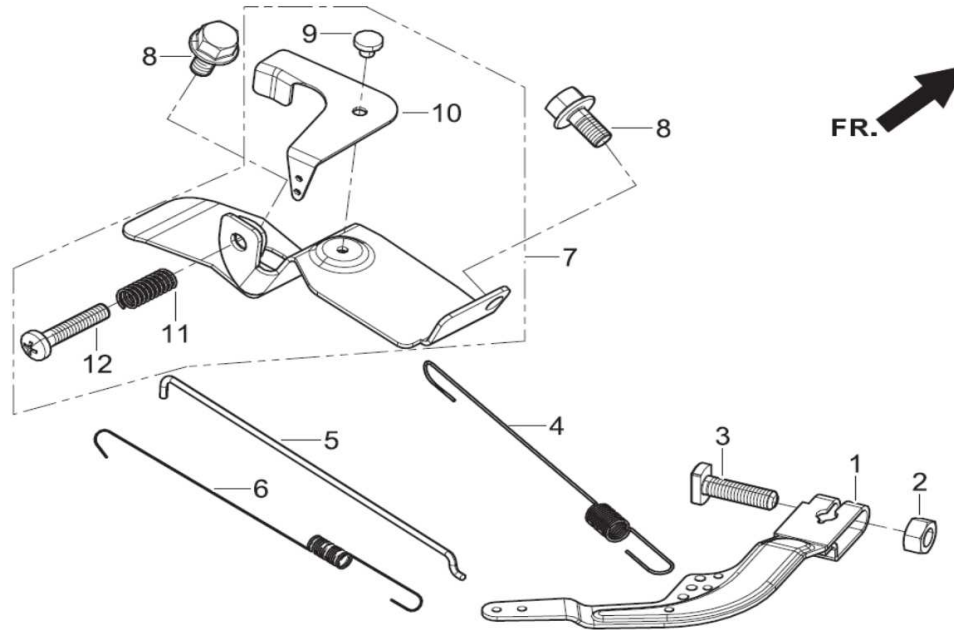

FIG.13 THROTTLE CONTROL ASSEMBLY

REF.NO.	DESCRIPTION	QTY	MiTM	RATO
13-01	GOVERNOR SUPPORT SUBASSY	1	45-0529	16070-Z010110-0000
13-02	NUT	1	45-0324	90305-0600-31
13-03	BOLT-GOVERNOR SUPPORT	1	45-0282	16072-Z010110-0000
13-04	SPRING-GOVERNOR	1	45-0557	16063-Z010310-0000
13-05	ROD-GOVERNEOR	1	45-0527	16062-Z010110-0000
13-06	SPRING-THROTTLE VALVE RETURN	1	45-0528	16012-Z010110-0000
13-07	THROTTLE CONTROL ASSY	1	45-0556	16520-Z040110-0000
13-08	BOLT	2	45-0533	90001-0610-01